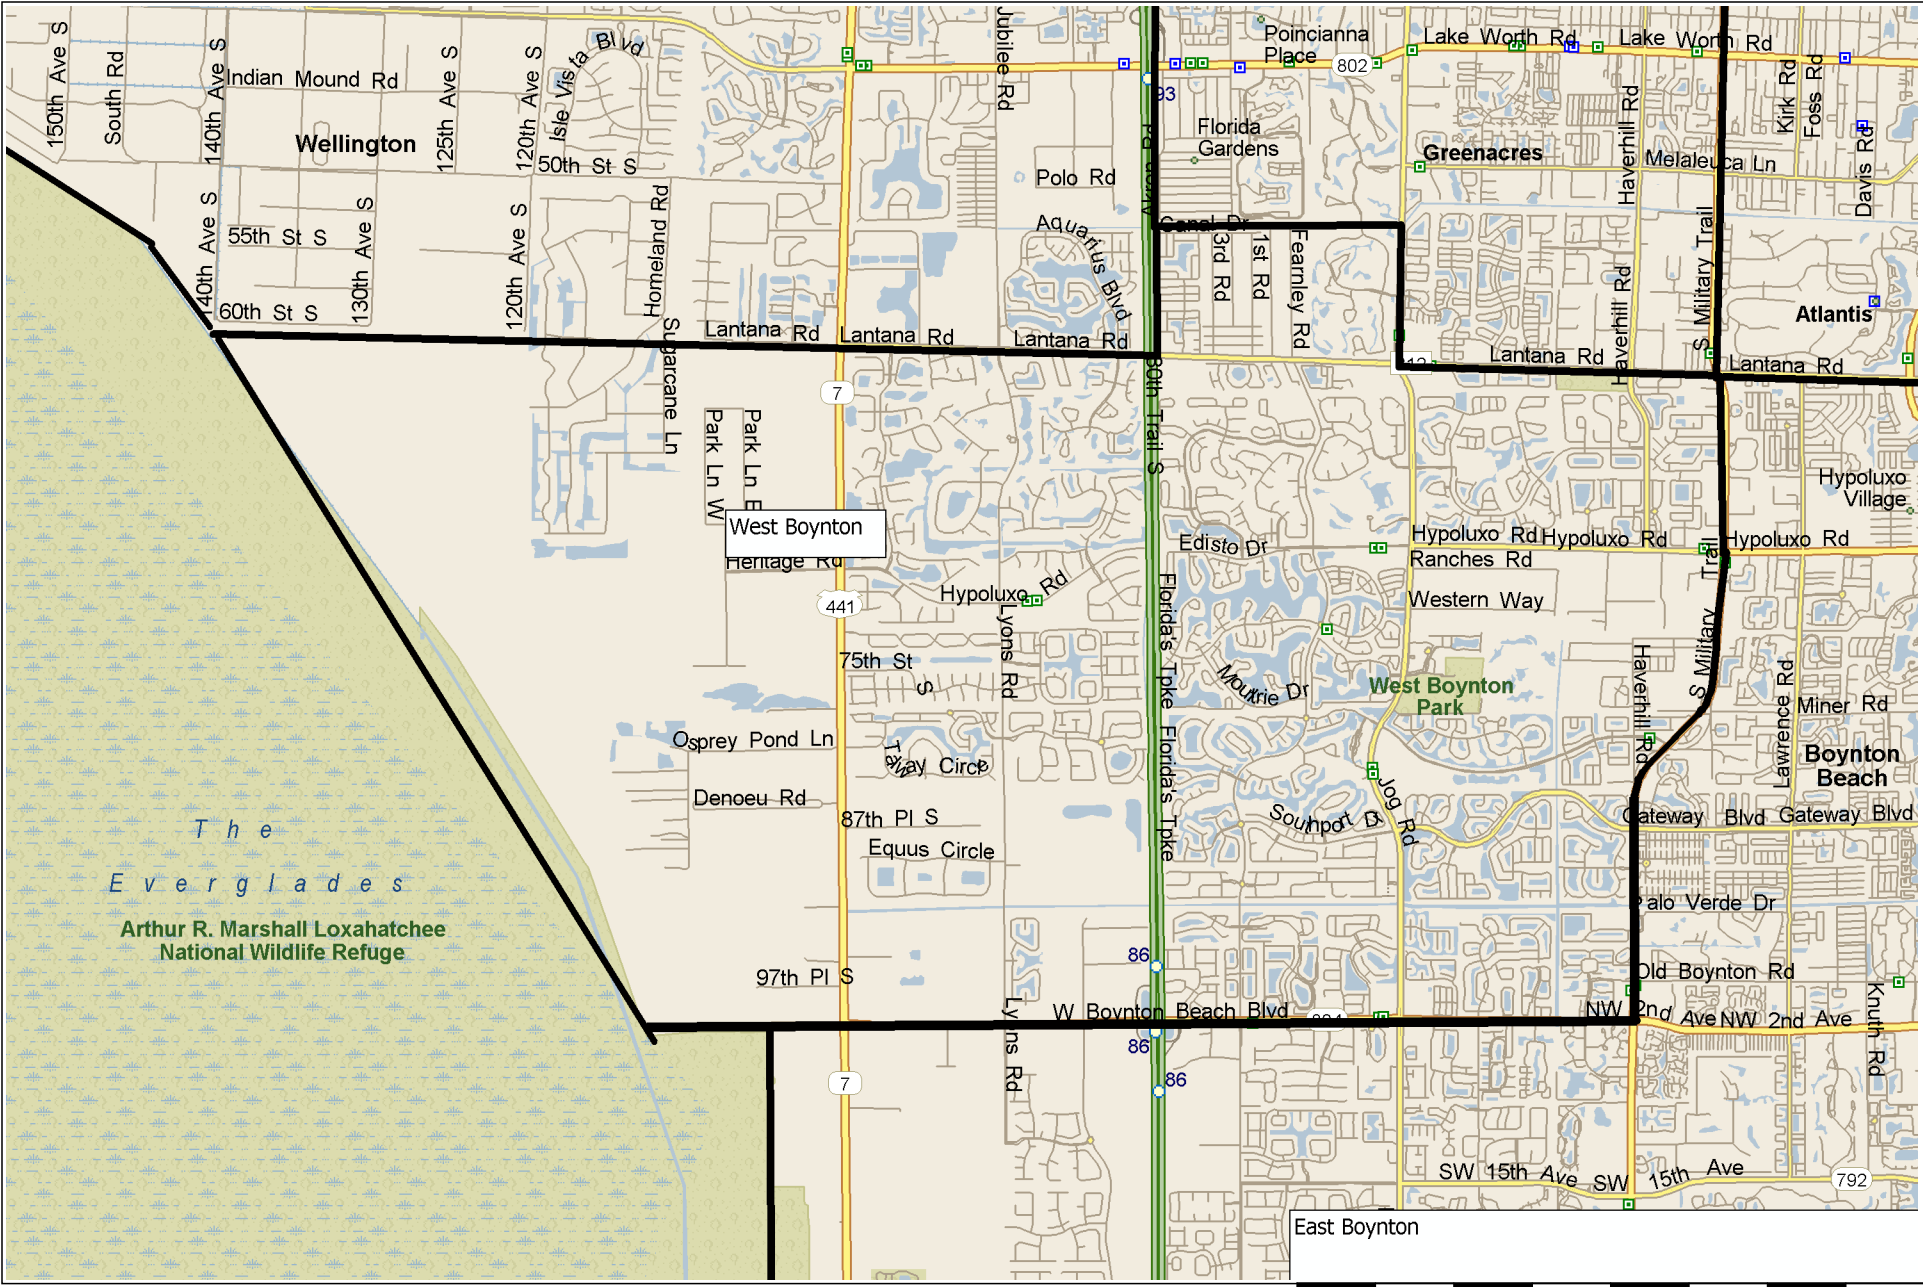

# West Boynton

Copyright © and (P) 1988–2009 Microsoft Corporation and/or its suppliers. All rights reserved. <http://www.microsoft.com/streets/>  
Certain mapping and direction data © 2009 NAVTEQ. All rights reserved. The Data for areas of Canada includes information taken with permission from Canadian authorities, including: © Her Majesty the Queen in Right of Canada, © Queen's Printer for Ontario. NAVTEQ and NAVTEQ ON BOARD are trademarks of NAVTEQ. © 2009 Tele Atlas North America, Inc. All rights reserved. Tele Atlas and Tele Atlas North America are trademarks of Tele Atlas, Inc. © 2009 by Applied Geographic Systems. All rights reserved.